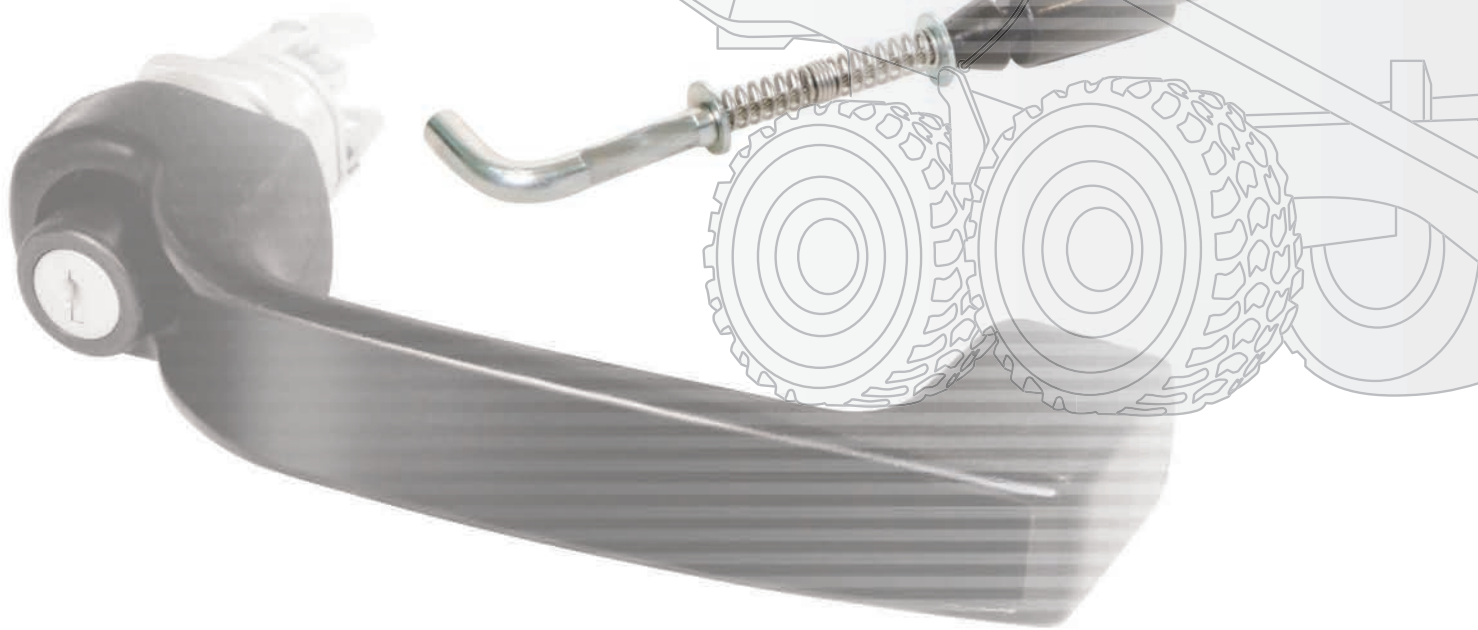

Your Global Full Service Supplier for
Off-Highway **ENTRY DOOR SOLUTIONS**

Off-highway entry door solutions

Southco's off-highway access hardware solutions are tried and tested, robust and durable. They provide greater security and lower overall cost of ownership than available from other manufacturers for OEMs and end-users. We recognise that it's difficult for customers to choose the right latch, the right actuator and the right cables so, as a system integration specialist, rather than just offering a latch we can offer a complete system.

Entry door options create market differentiation

- Rugged, secure rotary latches satisfy off-highway standards
- Electronic access options offer more convenient security
- Convenient "one-key" and "Key-Choice" solutions

The R4-50 provides the perfect latching solution for off-highway entry door applications. This robust rotary latch's compatibility with a wide array of exterior and interior door actuators, coupled with both threaded and through-hole mounting options, make it a versatile solution for all your entry door requirements.